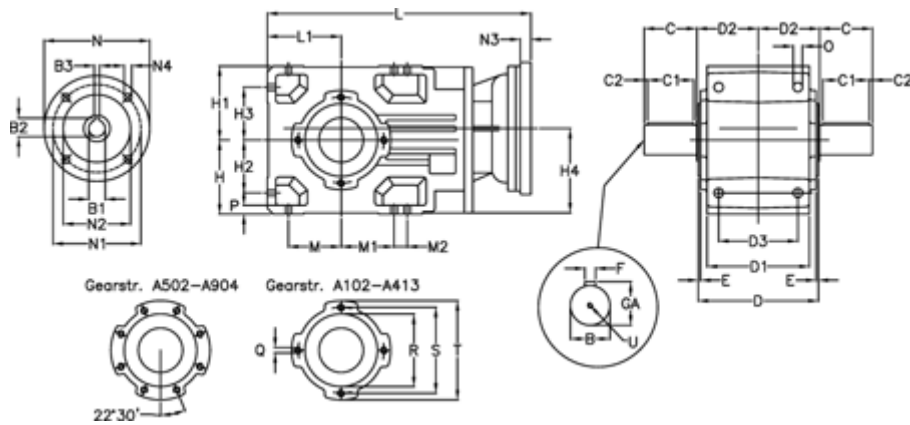

Article number: 29600216342225  
 Description: Bevel helical gearbox  
 A203UD-163,4-P71B5

## Measures

B = 30	D1 = 110	H1 = 80	M2 = 0	Q = M8x15
B1 = 14	D2 = 73	H2 = 60.0	N = 160	R = 95
B2 = 16.3	D3 = 90	H3 = 60.0	N1 = 130	S = 115
B3 = 5	Description = A203UD-xx-P71 B5	H4 = 93.0	N2 = 110	T = 140
C = 60	E = 3.0	L = 361.5	N3 = 0	U = M10x22
C1 = 50	F = 10	L1 = 80	N4 = M8x16	
C2 = 5.0	GA = 33.0	M = 60.0	O = 9.5	
D = 136	H = 80	M1 = 60.0	P = 9	